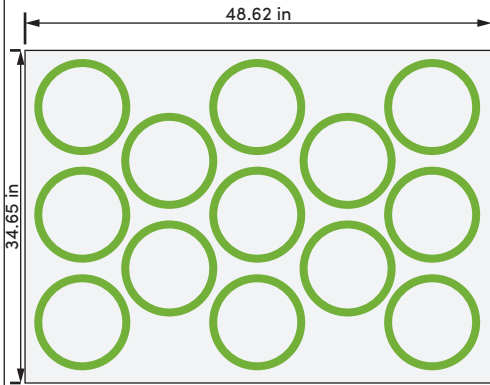

# OVEN CAPACITY: TAURO T8

13  
10" PIZZAS

8  
12" PIZZAS

6  
14" PIZZAS

5  
16" PIZZAS

3  
18" PIZZAS

2  
20" PIZZAS

2  
22" PIZZAS

4  
21"x15" Pans

2  
26"x18" Pans